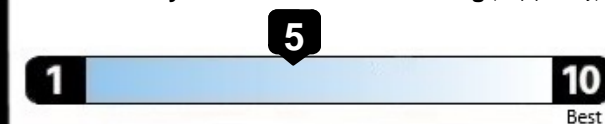

EPA DOT Fuel Economy and Environment

Gasoline Vehicle

Fuel Economy

23

MPG

Small SUVs range from 14 to 138 MPG. The best vehicle rates 146 MPGe.

21

city

27

highway

4.3 gallons per 100 miles

You spend
\$2,250
more in fuel costs
over 5 years
 compared to the average new vehicle.

Annual fuel cost
\$2,150

Fuel Economy & Greenhouse Gas Rating (tailpipe only)

This vehicle emits 385 grams CO₂ per mile. The best emits 0 grams per mile (tailpipe only). Producing and distributing fuel also creates emissions; learn more at fueleconomy.gov.

Smog Rating (tailpipe only)

Actual results will vary for many reasons, including driving conditions and how you drive and maintain your vehicle. The average new vehicle gets 29 MPG and costs \$8,500 to fuel over 5 years. Cost estimates are based on 15,000 miles per year at \$3.30 per gallon. MPGe is miles per gallon equivalent. Vehicle emissions are a significant cause of climate change and smog.